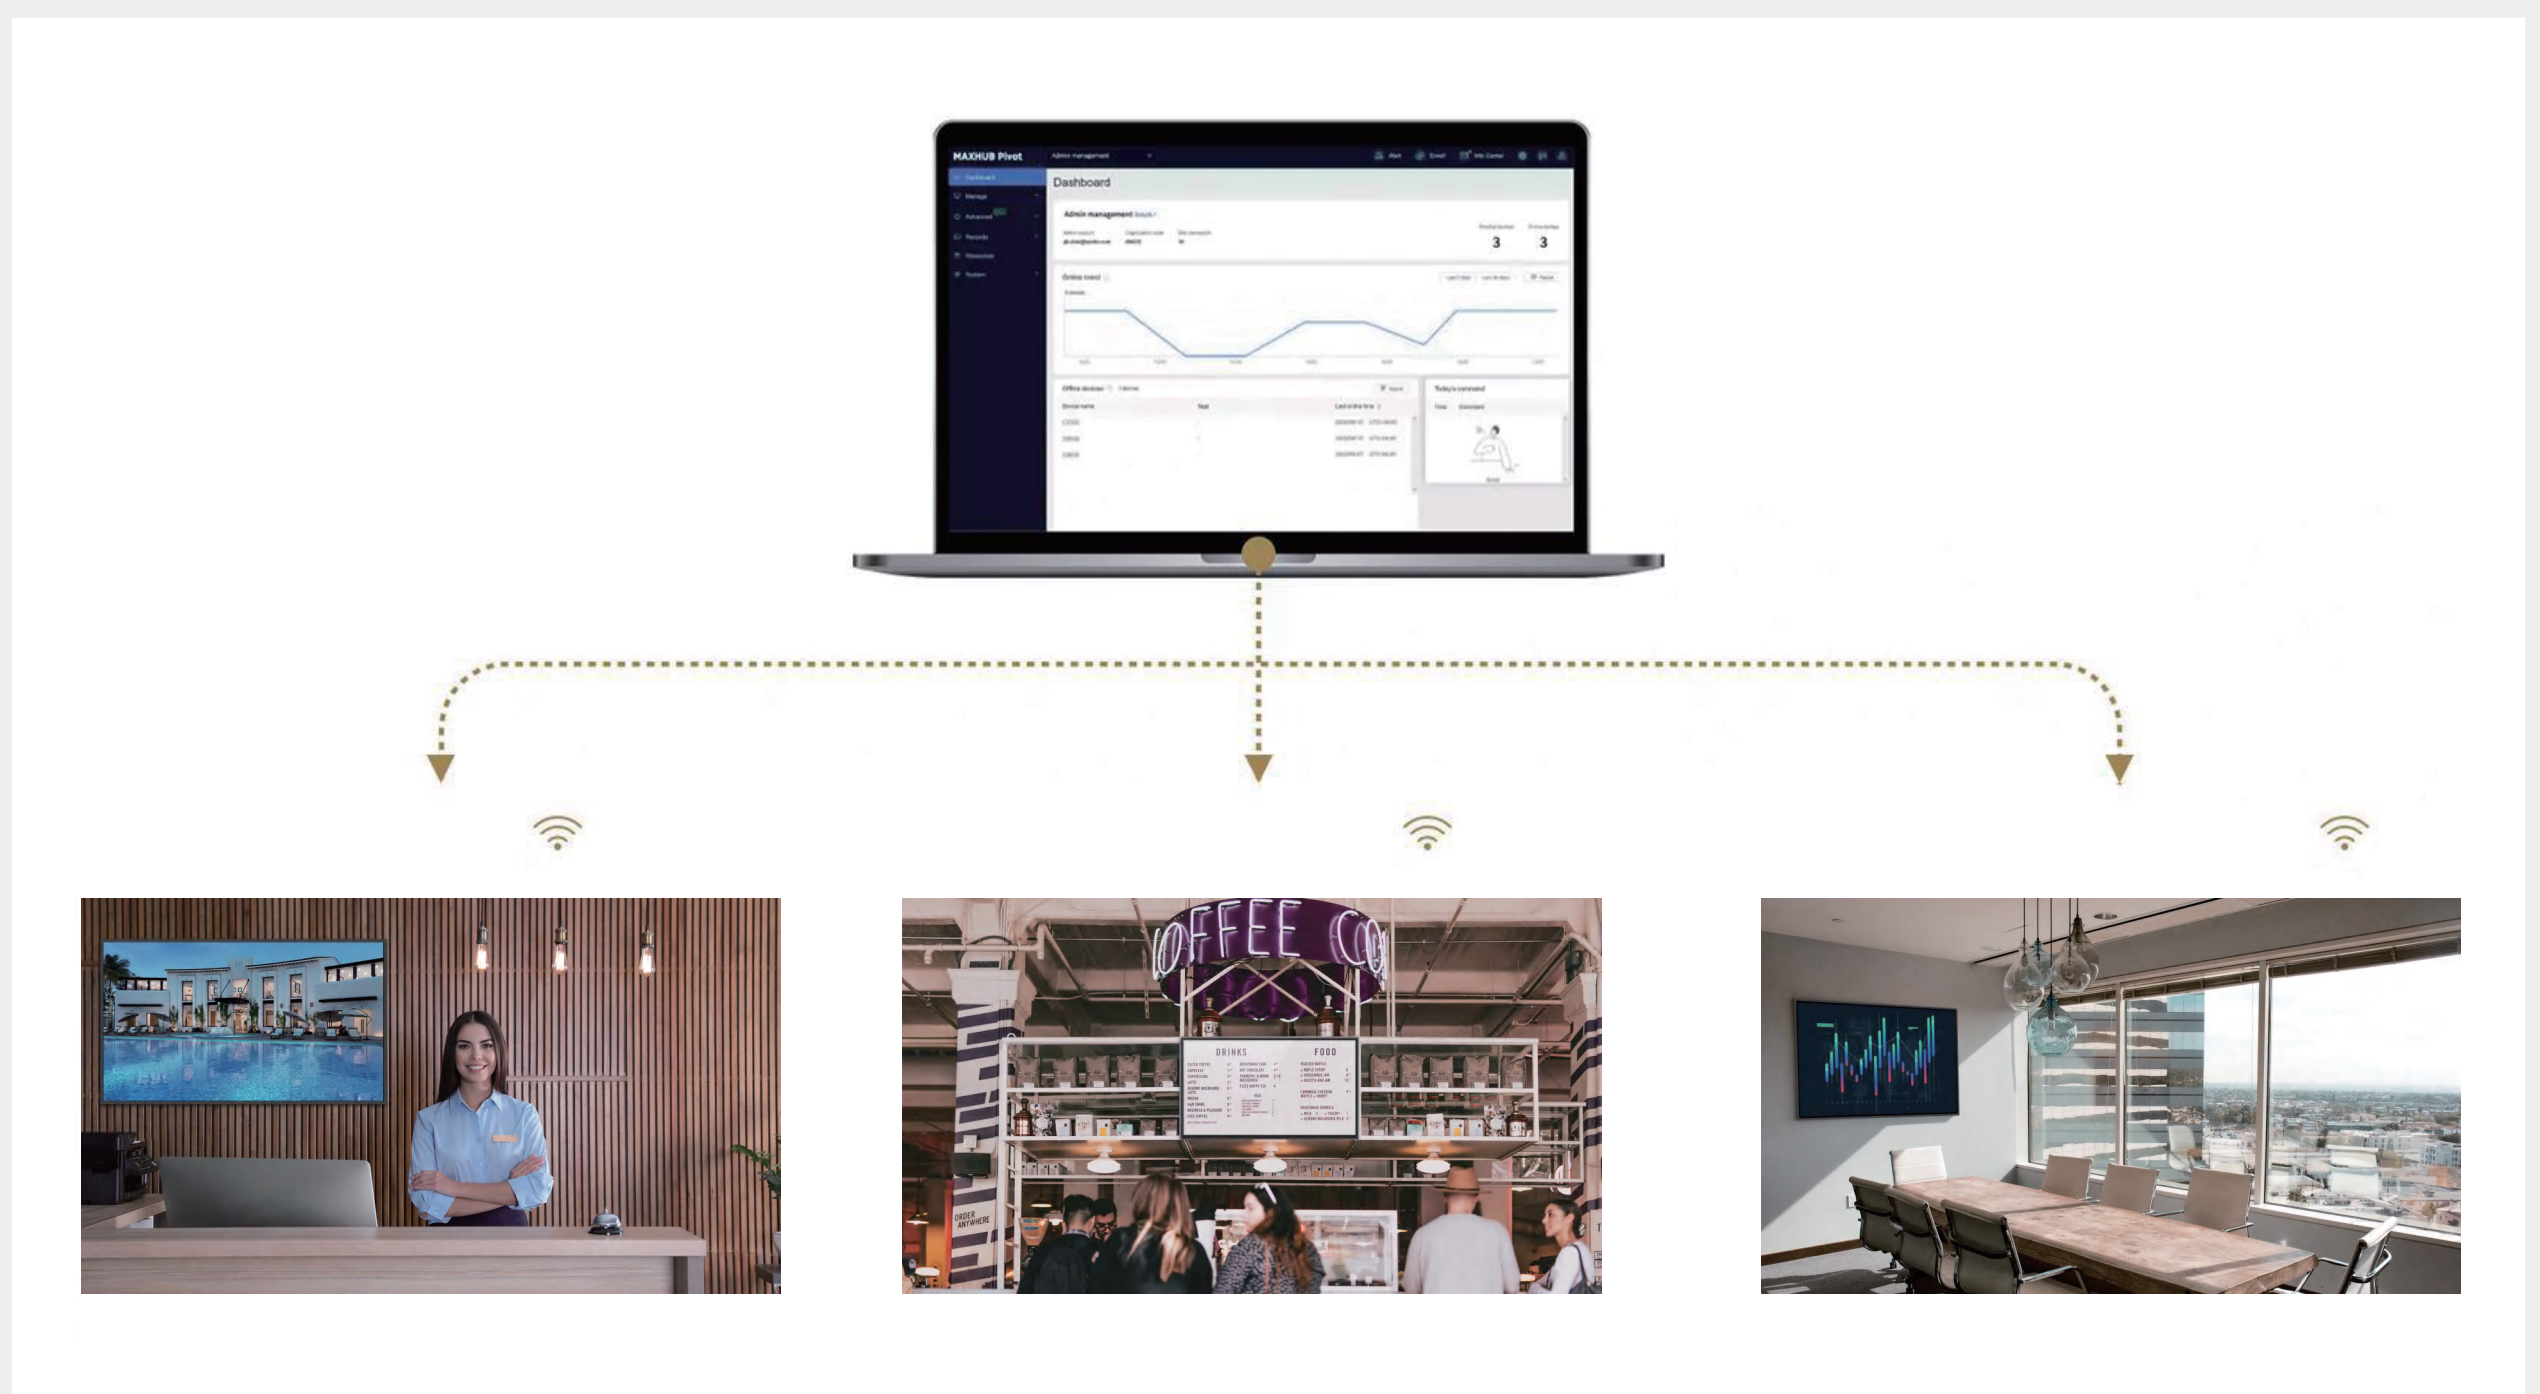

4K Crystal-clear detail, anywhere

Collaborate seamlessly, with MAXHUB Share

Stable and multifunctional design for business

Effortlessly manage and distribute content

Crystal-Clear Detail, Anywhere

The combination of 4K UHD resolution and high brightness ensures true-to-life detail.

Conformal coating reduces the risk of damage from salt, dust, and humidity, ensuring stable device performance.

Stable and Multifunctional Design for Business

Our non-glare coating provides a clear view, even in bright outdoor conditions, while the increased level of haze visibility improves text readability.

The full-function USB Type-C supports ScreenShare, making content sharing easy. NetworkShare allows for effortless network sharing, and the 65W power output enables connected PC charging that is faster than a typical charger.

Choose from screen sizes of 43", 55", 65", 75", 86", and 98" to meet your application needs.

Effortlessly Manage and Distribute Content

MAXHUB Pivot is a device management tool that enables IT administrators to efficiently manage devices and remotely distribute content.