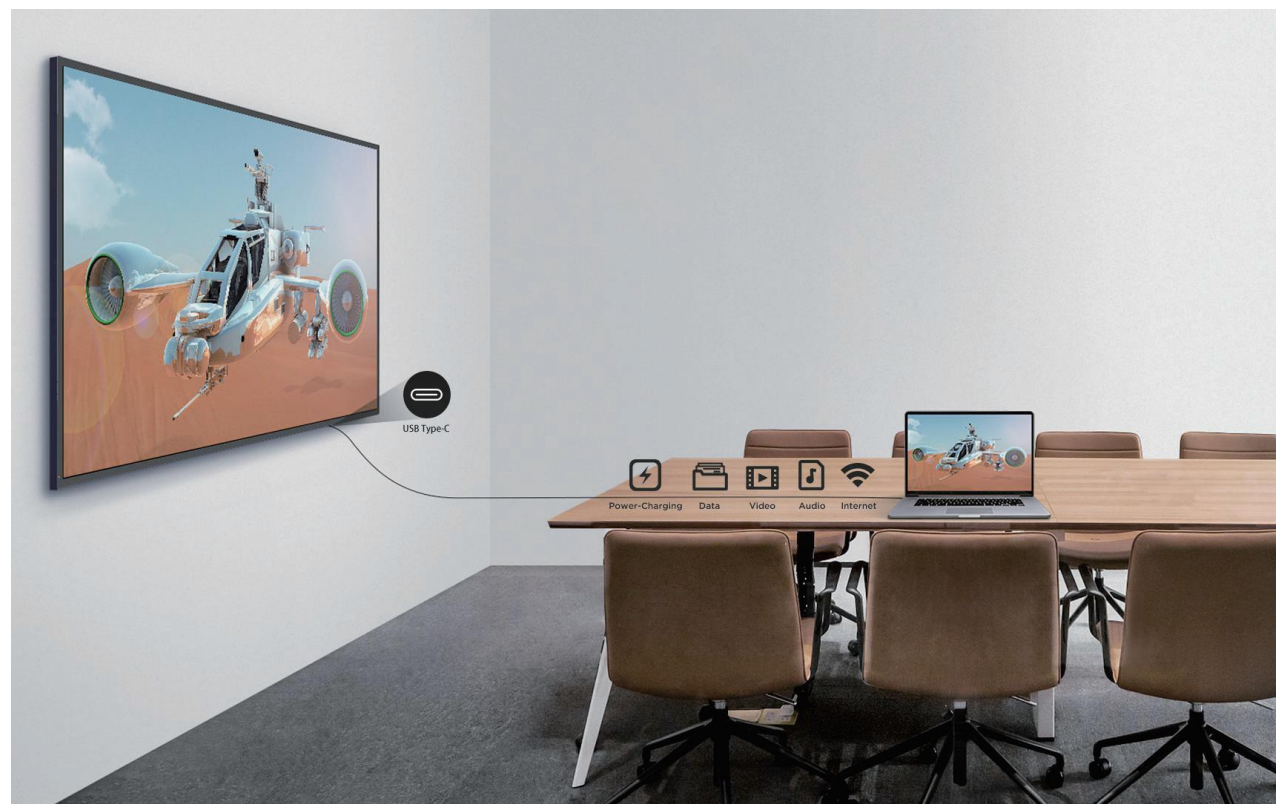

4K Crystal-clear detail, anywhere

Collaborate seamlessly, with MAXHUB Share

Stable and multifunctional design for business

Effortlessly manage and distribute content

Crystal-Clear Detail, Anywhere

The combination of 4K UHD resolution and high brightness ensures true-to-life detail.

The full-function USB Type-C supports ScreenShare, making content sharing easy. NetworkShare allows for effortless network sharing, and the 65W power output enables connected PC charging that is faster than a typical charger.

Choose from screen sizes of 43", 55", 65", 75", 86", and 98" to meet your application needs.

Effortlessly Manage and Distribute Content

MAXHUB Pivot is a device management tool that enables IT administrators to efficiently manage devices and remotely distribute content.