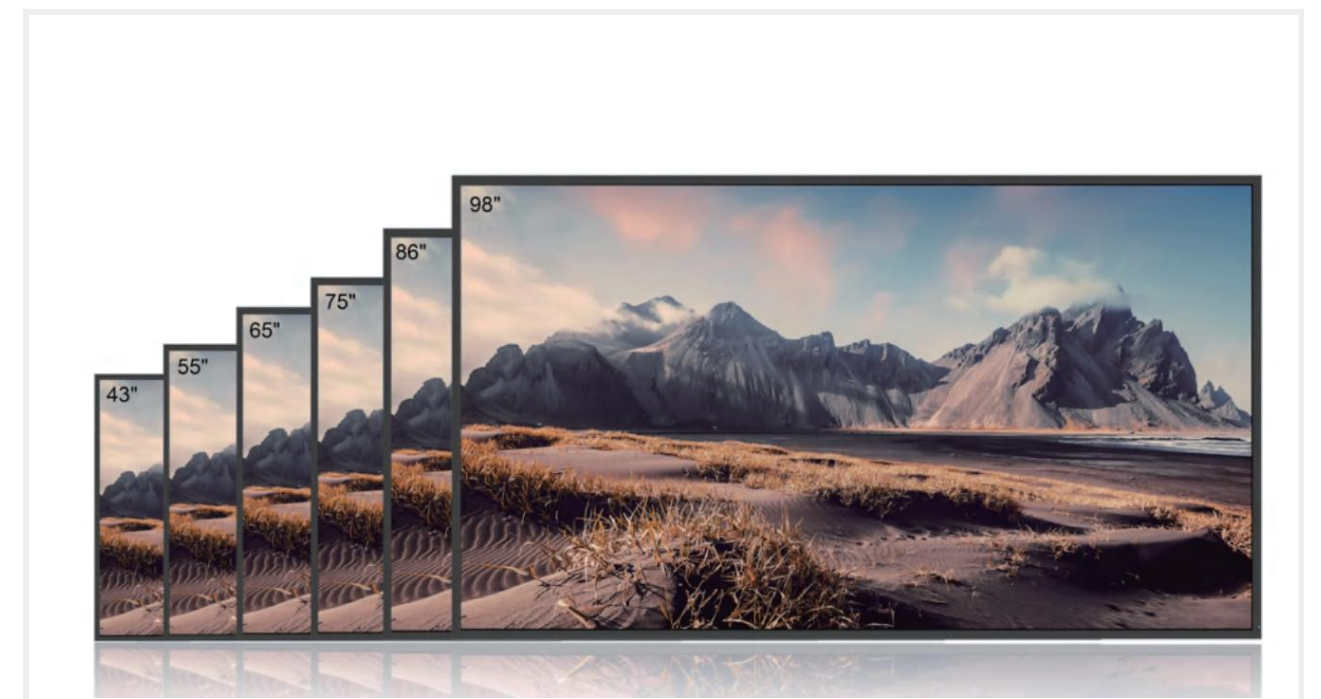

Choose from screen sizes of 43", 55", 65", 75", 86", and 98" to meet your application needs.

Effortlessly Manage and Distribute Content

MAXHUB Pivot is a device management tool that enables IT administrators to efficiently manage devices and remotely distribute content.